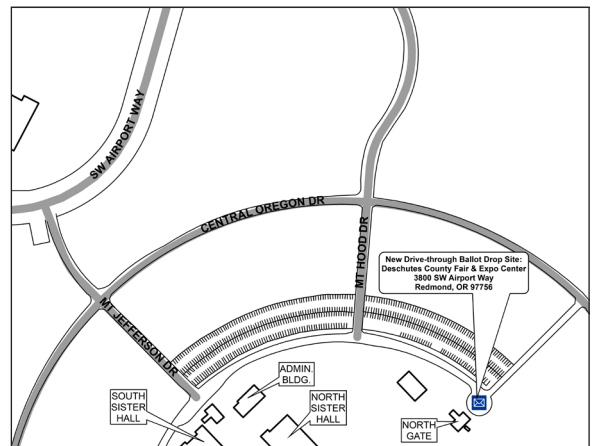

Watch for signs and banners to direct you to these drop sites.

Redmond Library Ballot Drop Box Has Temporarily Moved to the Parking Lot at SW Evergreen Ave & SW 7th St, Redmond

The Redmond Library is under construction until the expected completion date of December 2024. Signage will be posted directing voters to enter the parking lot via SW 7th St and exit on SW Forest Ave.

Deschutes County Expo Center (Fairgrounds)

3800 SW Airport Way, Redmond

Drive-through box is located on the roundabout in the east end parking lot.

.... Reminders

Your Ballot Packet

Your ballot packet will contain a ballot and a postage-paid return envelope.