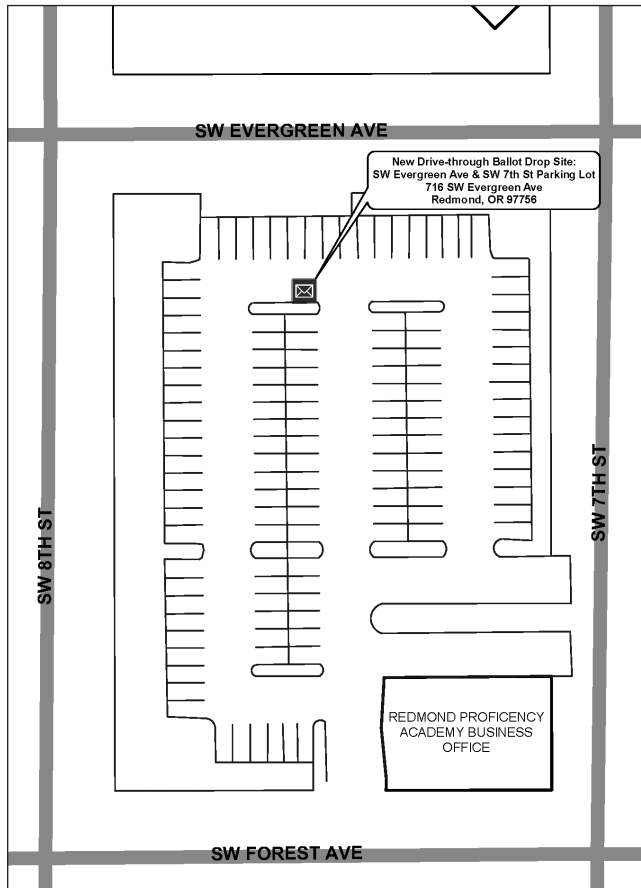

Watch for signs and banners to direct you to these drop sites.

Redmond Library Ballot Drop Box Has Temporarily Moved to the Parking Lot at SW Evergreen Ave & SW 7th St, Redmond

The Redmond Library is under construction until the expected completion date of December 2024. Signage will be posted directing voters to enter the parking lot via SW 7th St and exit on SW Forest Ave.

Deschutes County Expo Center (Fairgrounds)

3800 SW Airport Way, Redmond

Drive-through box is located on the roundabout in the east end parking lot.

.... Reminders

Your Ballot Packet

Your ballot packet will contain a ballot and a postage-paid return envelope.