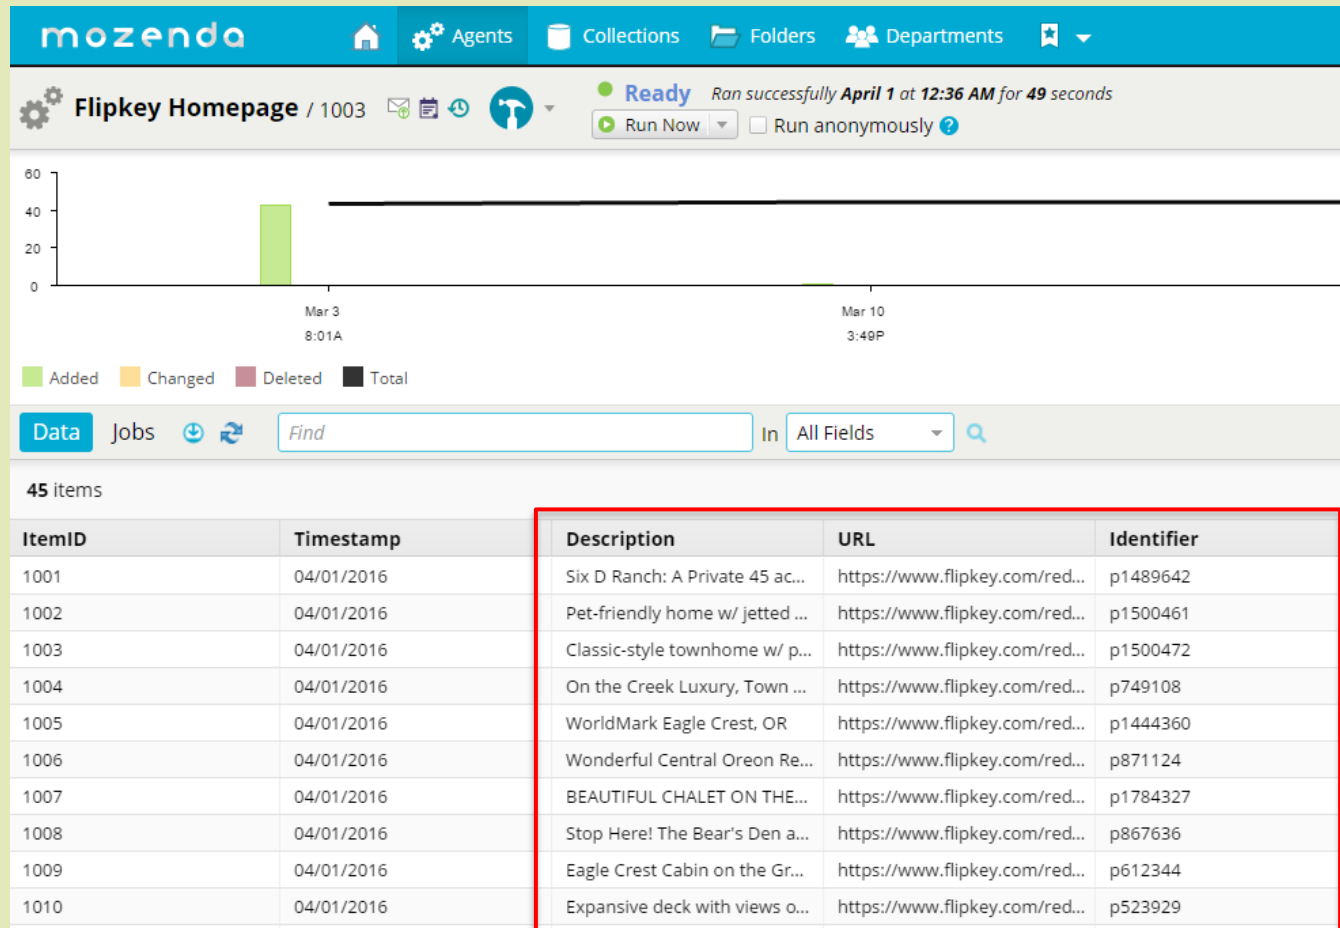

FLIPKEY HOME PAGE DATA