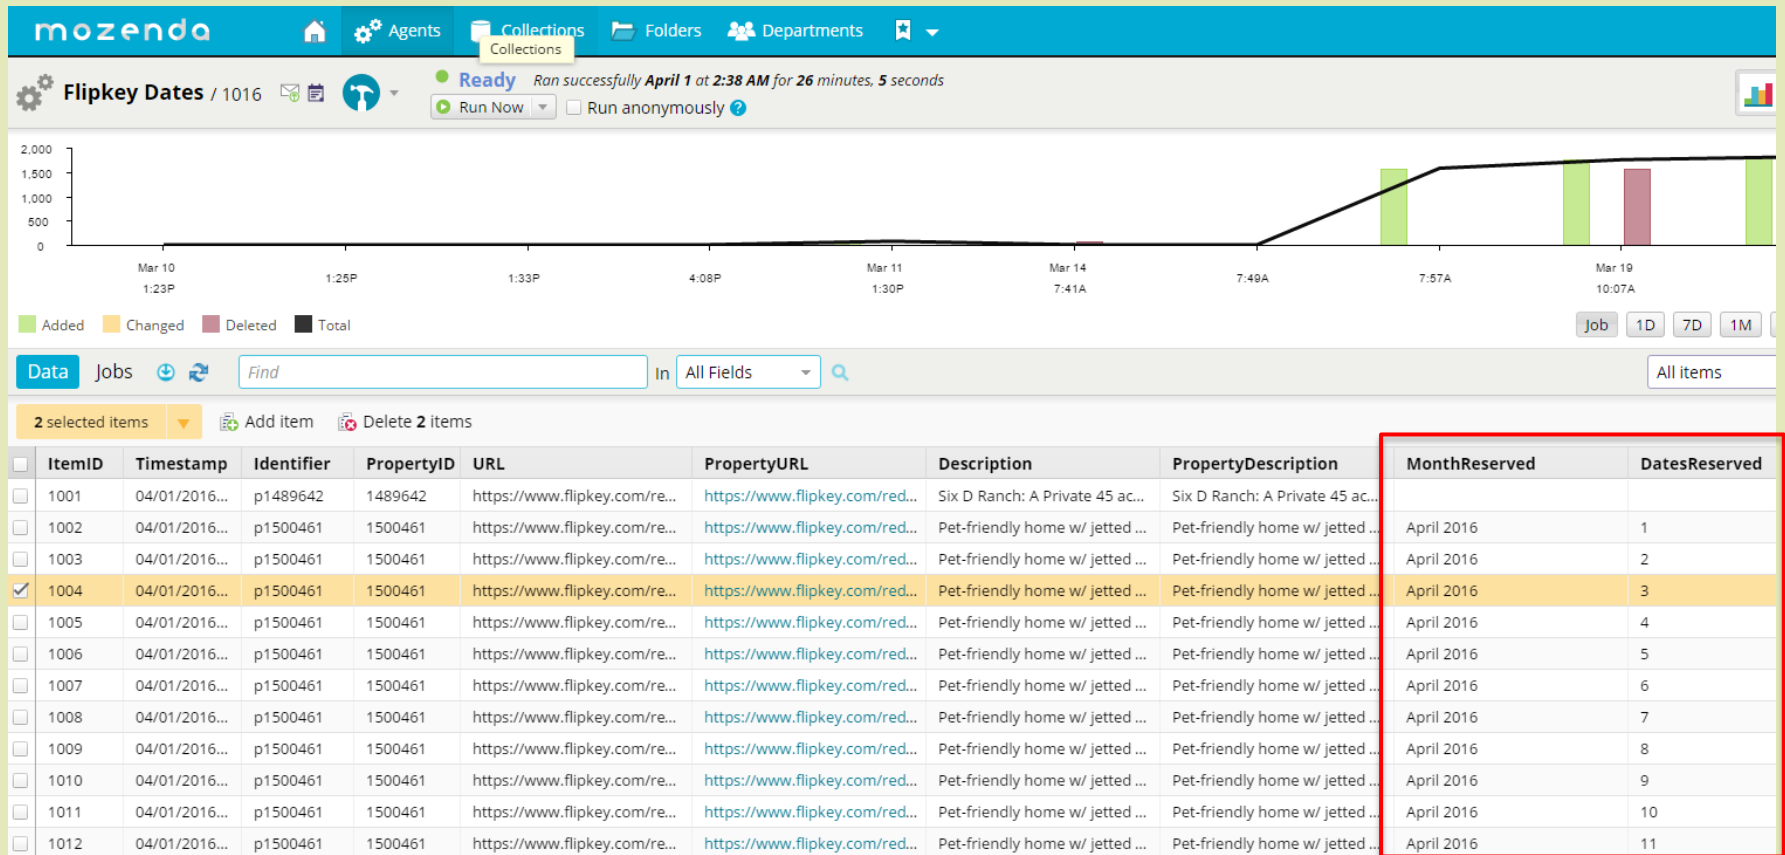

FLIPKEY LISTINGS DATA