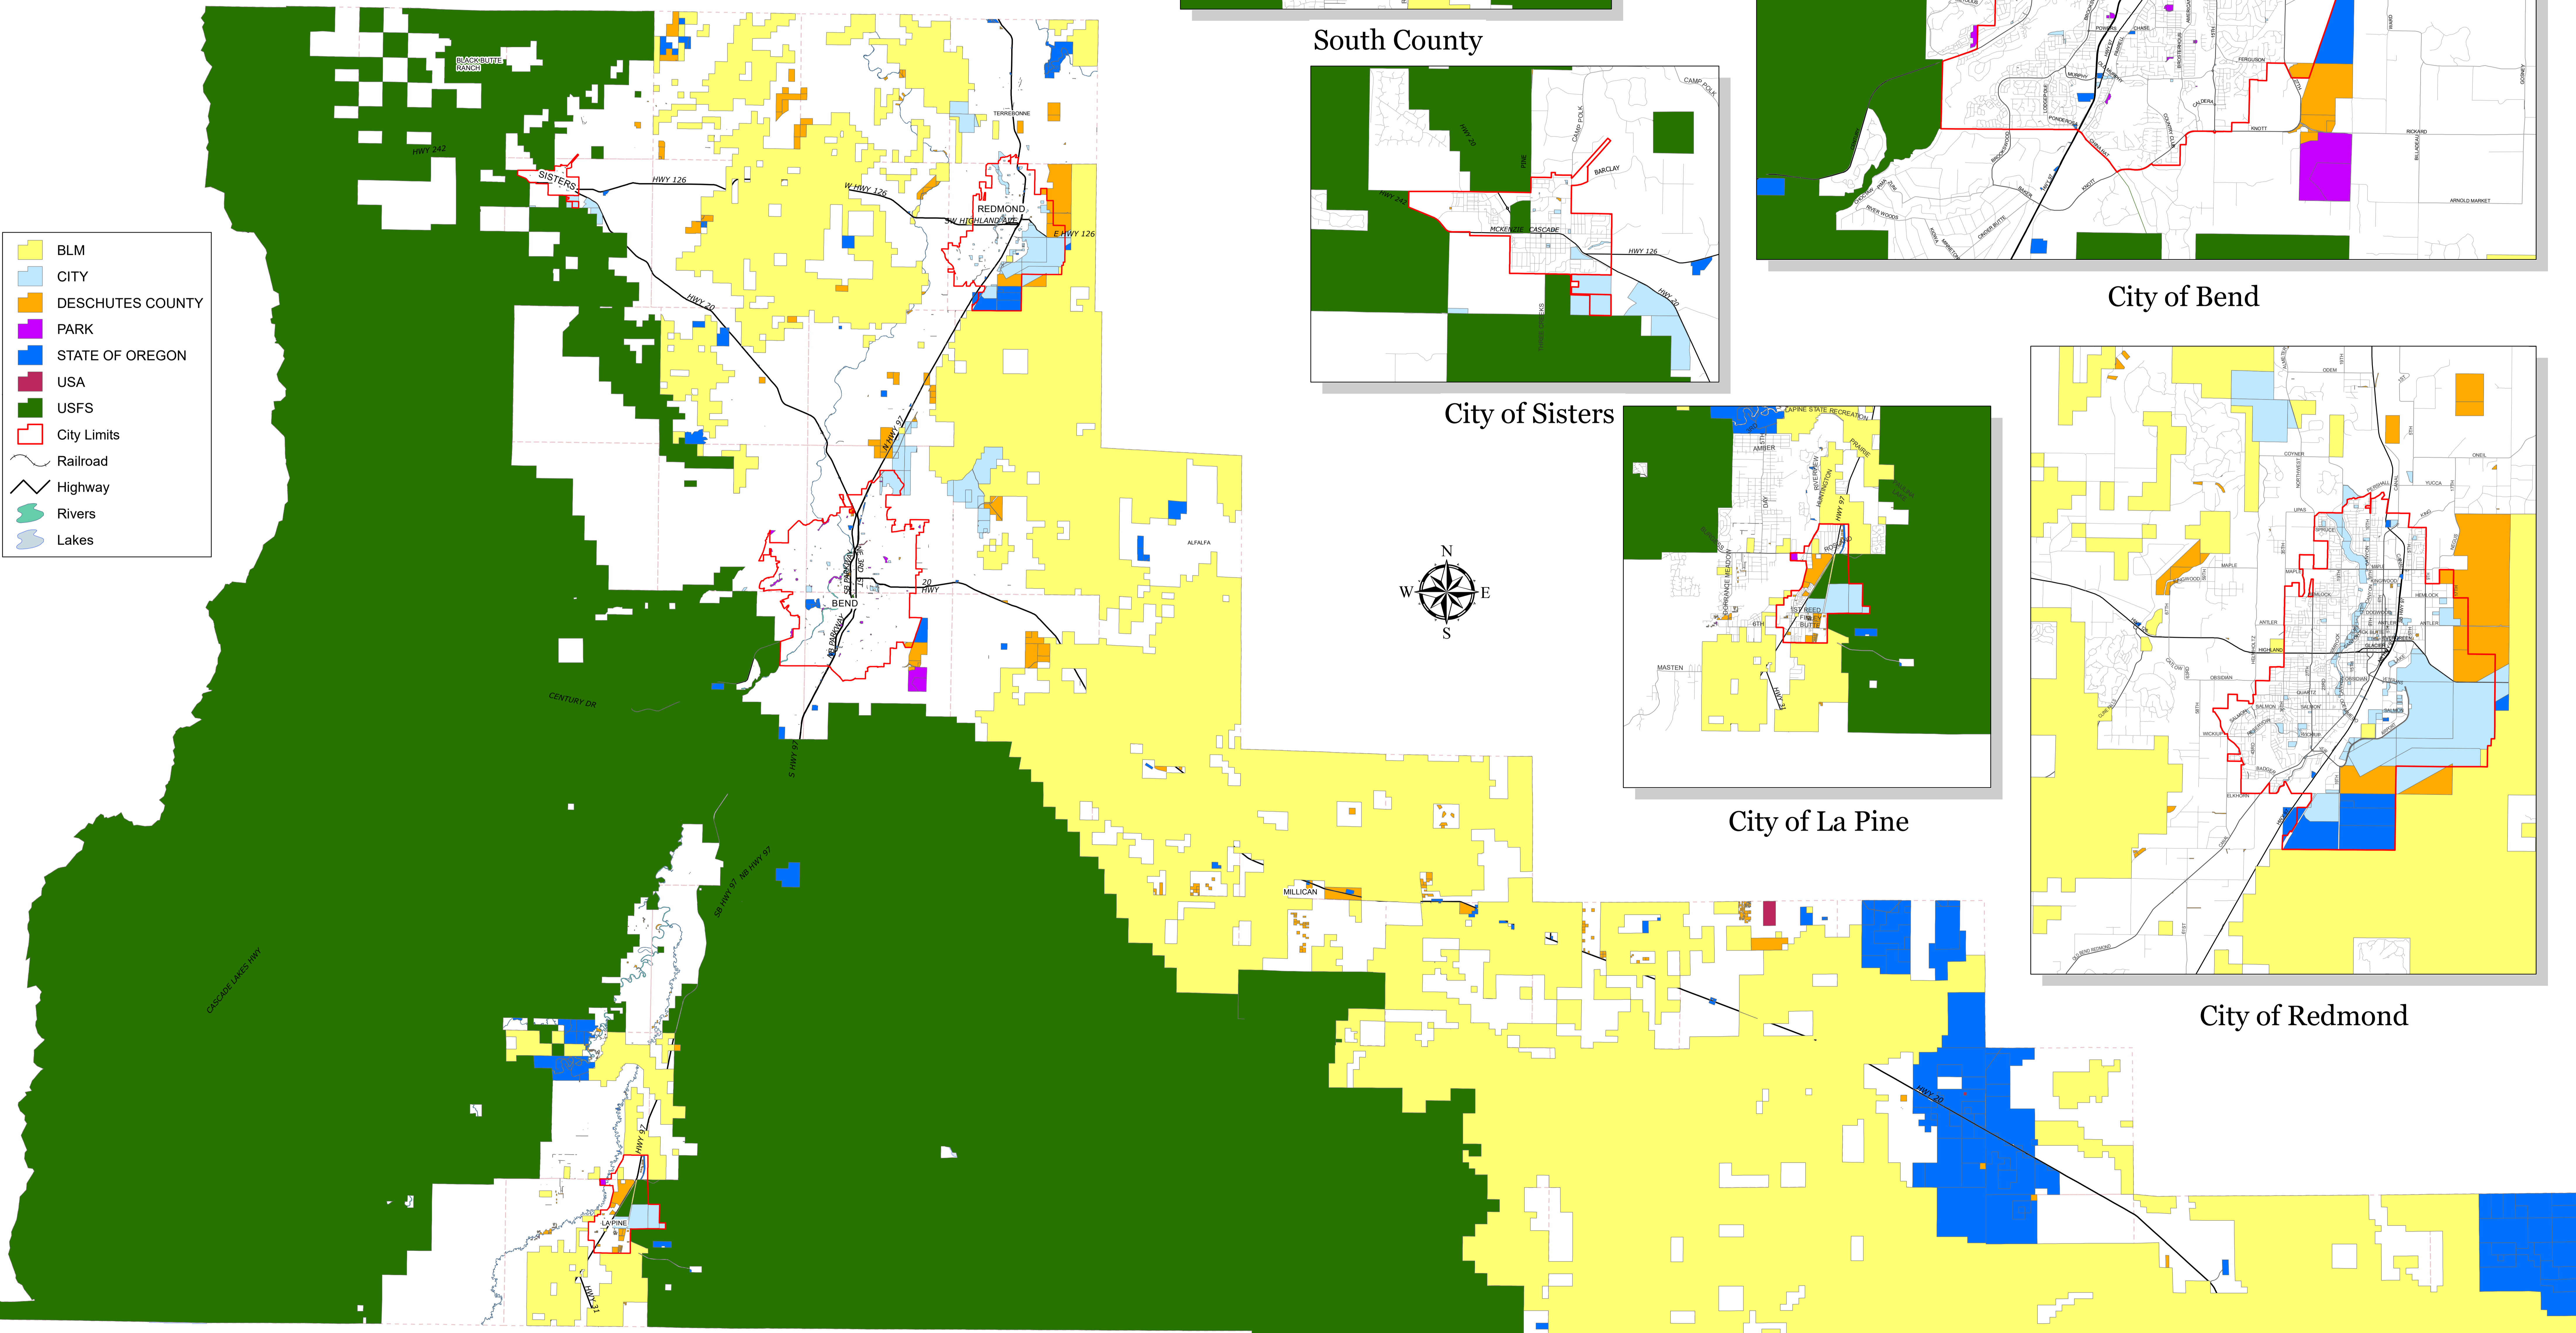

- BLM
- CITY
- DESCHUTES COUNTY
- PARK
- STATE OF OREGON
- USA
- USFS
- City Limits
- Railroad
- Highway
- Rivers
- Lakes