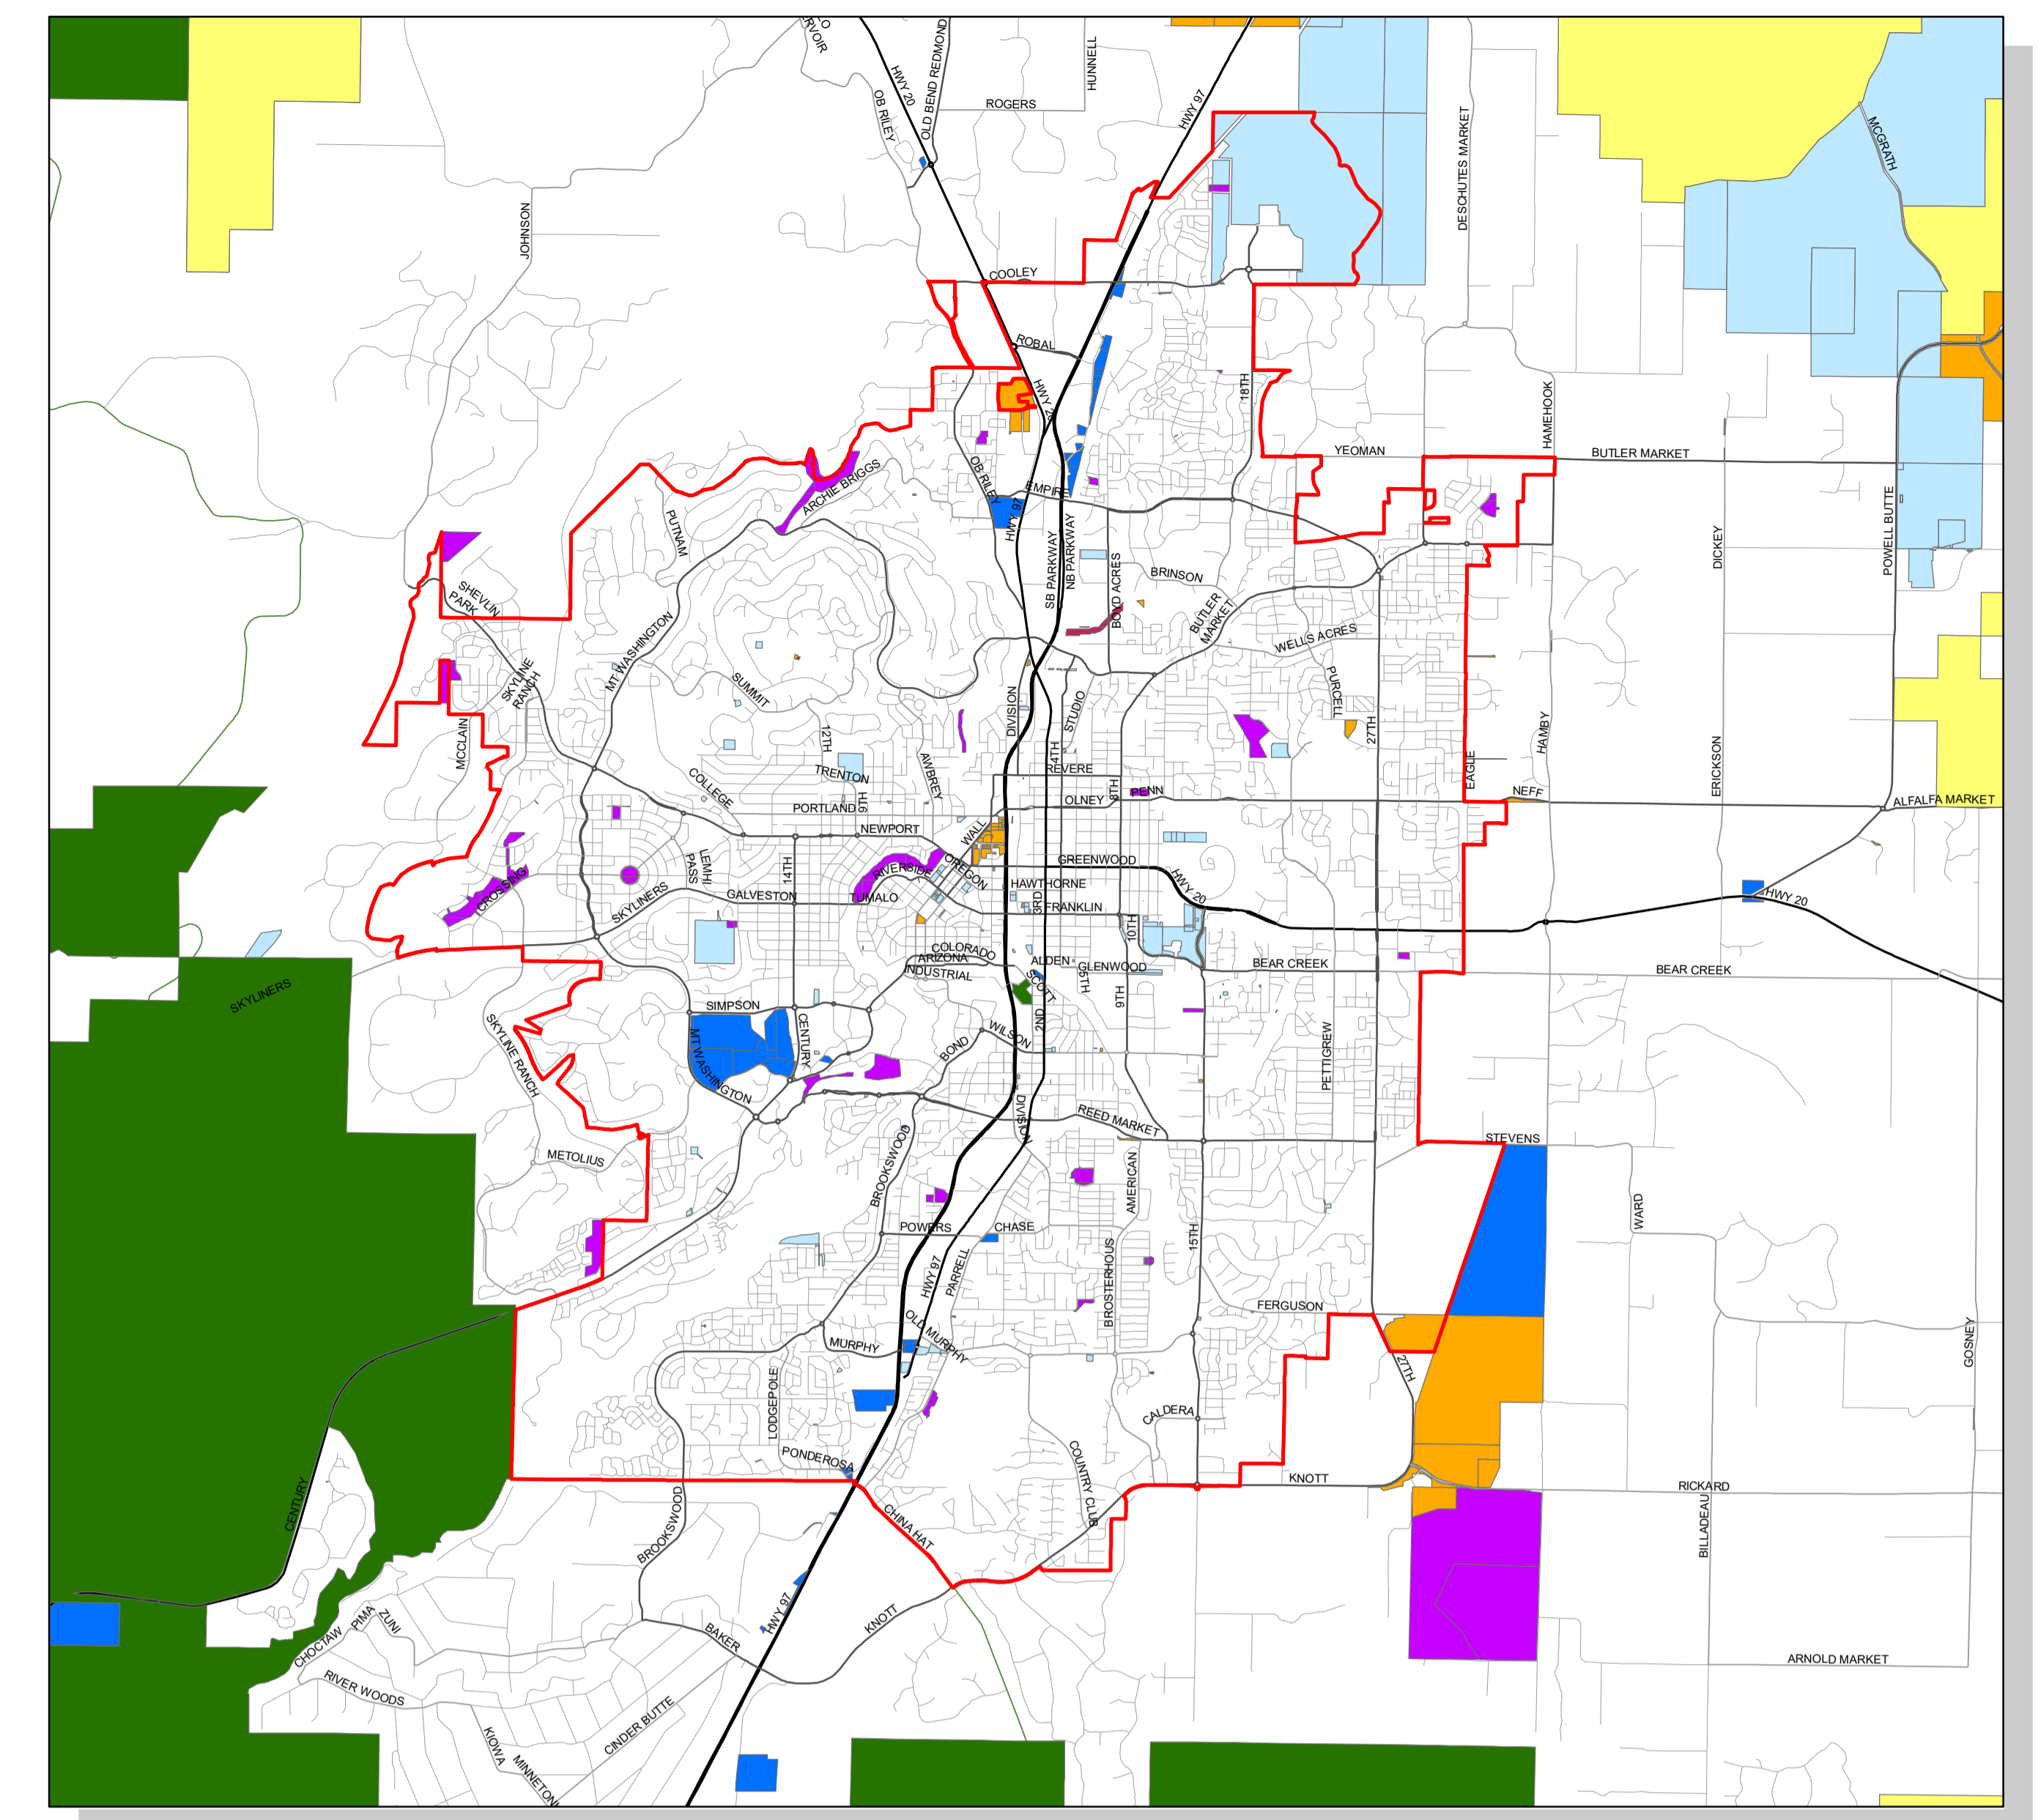

City of Bend