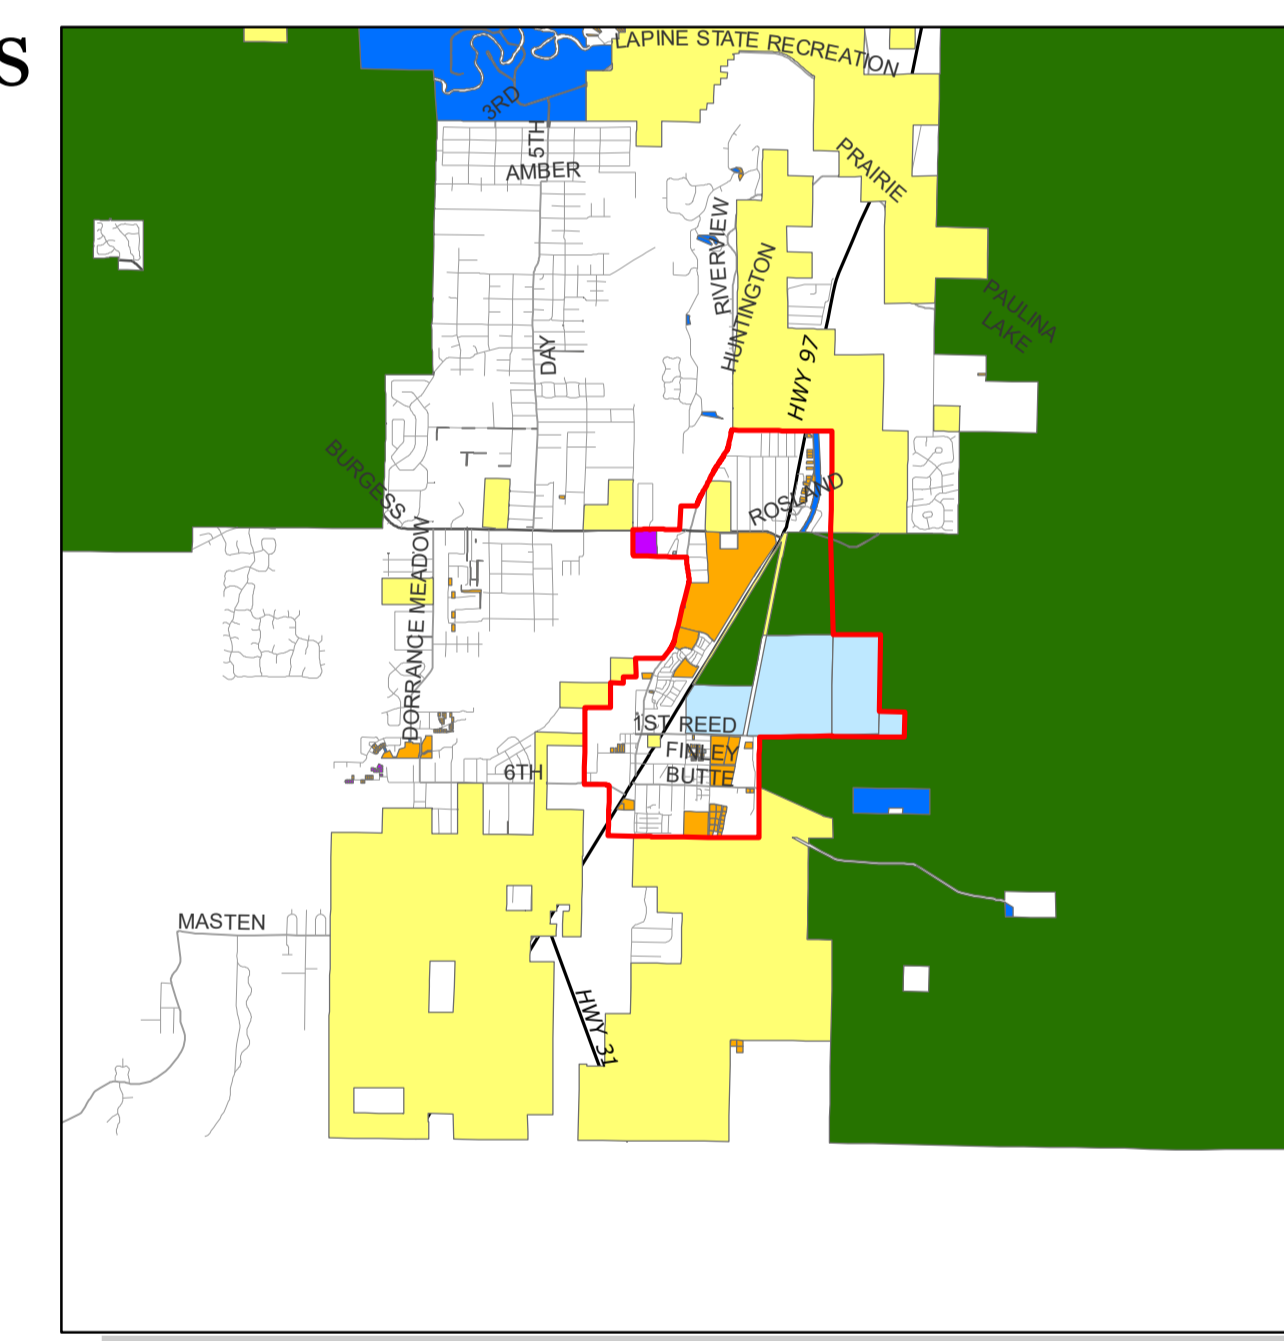

City of Sisters

City of La Pine