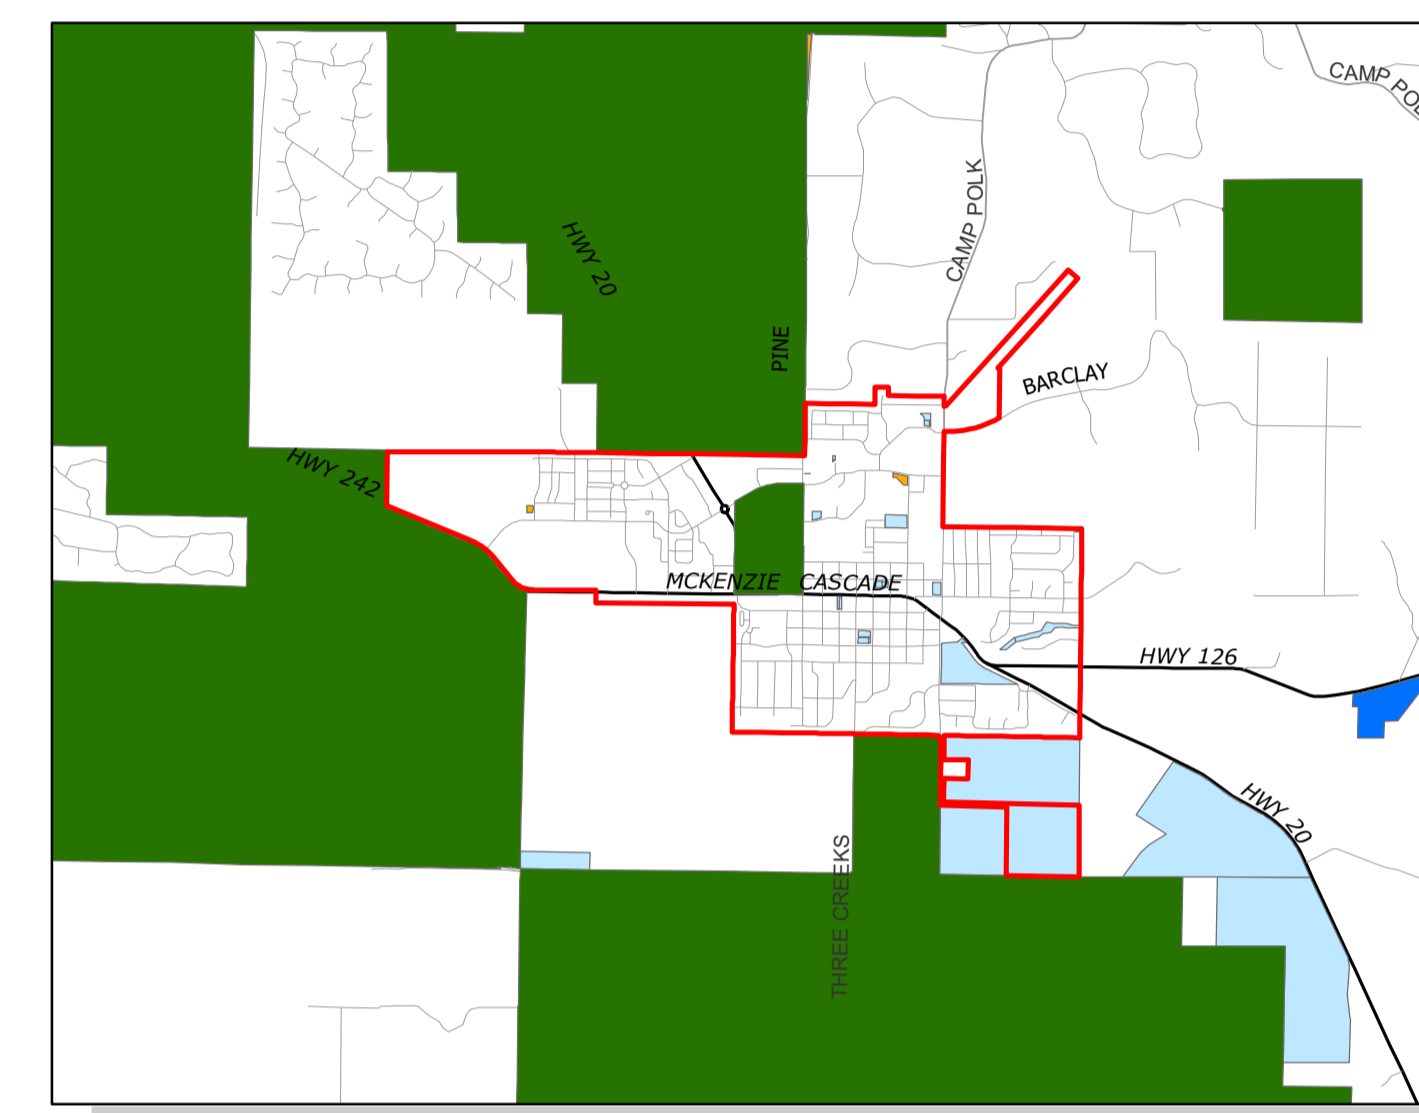

South County

City of Sisters