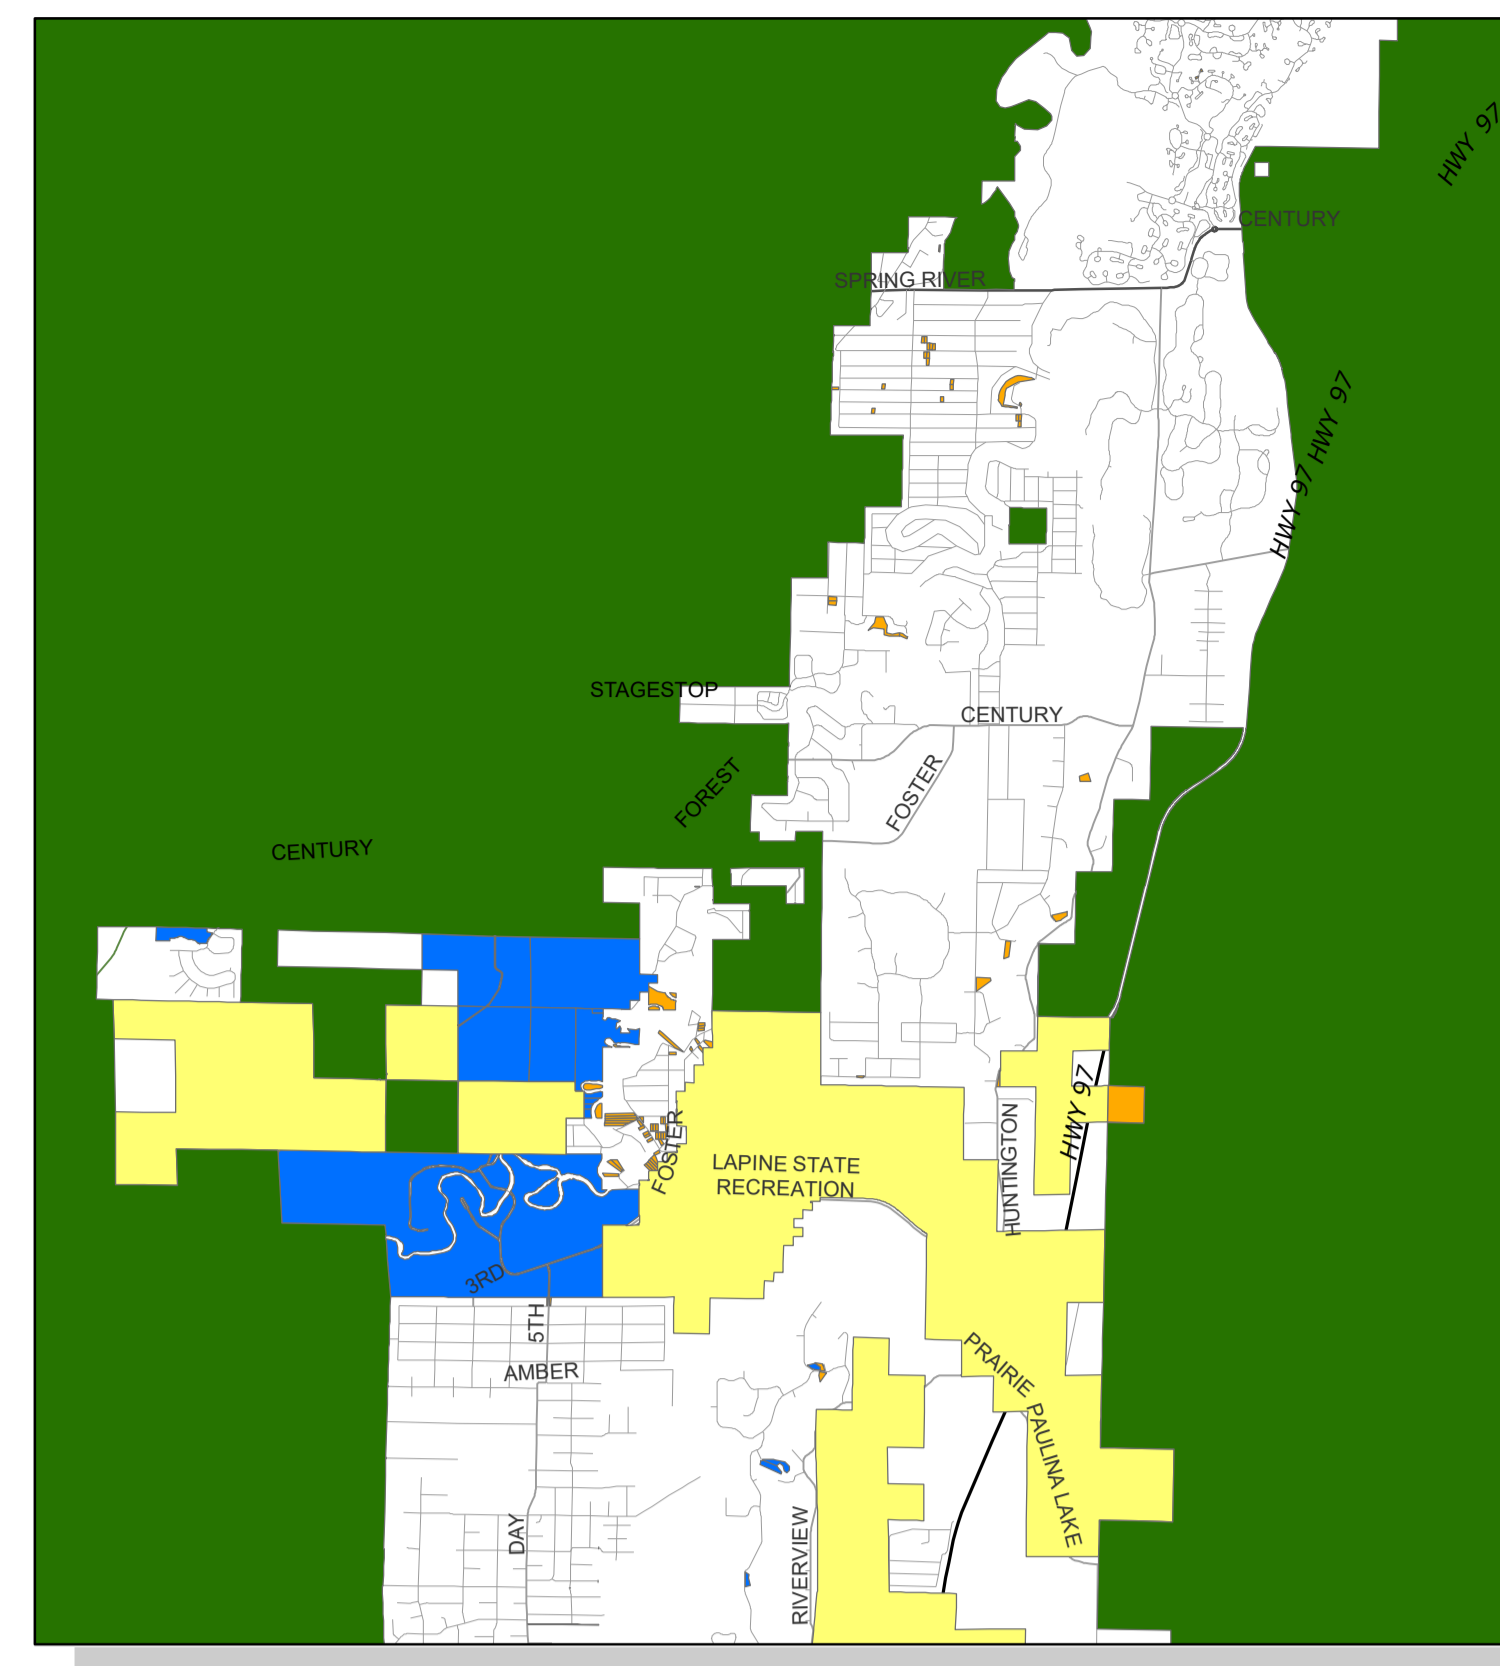

South County