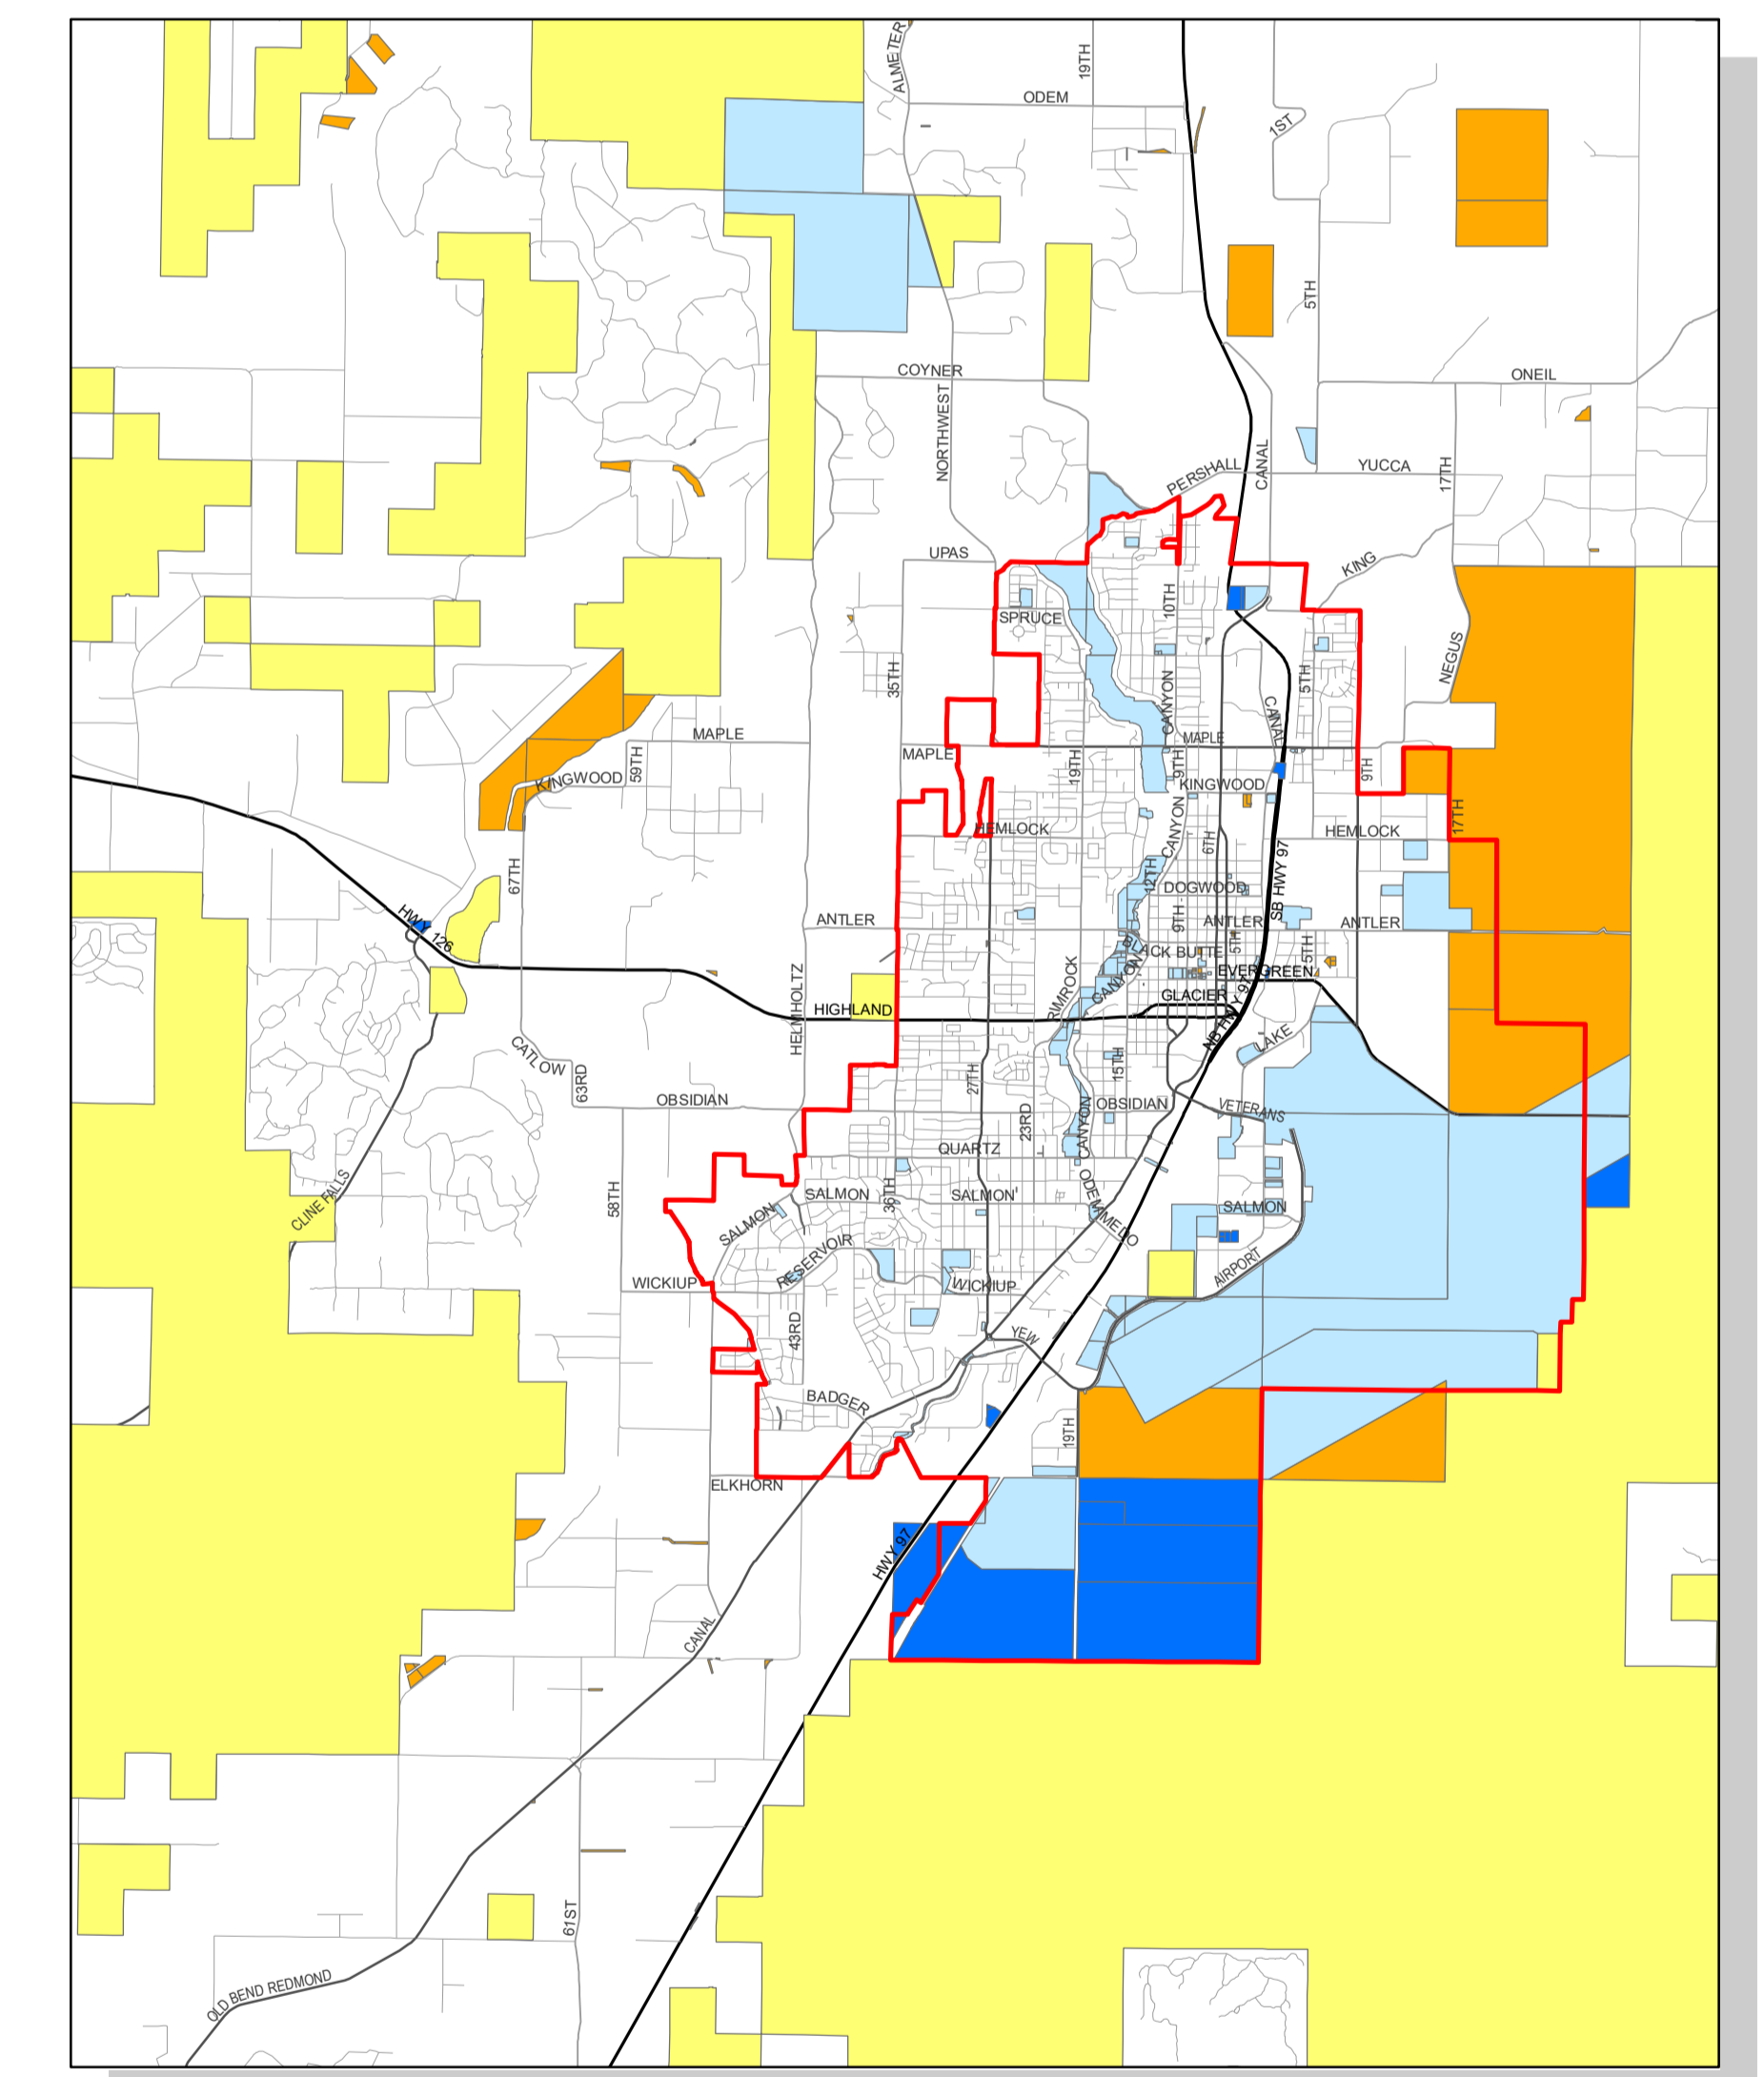

City of Bend

City of Redmond