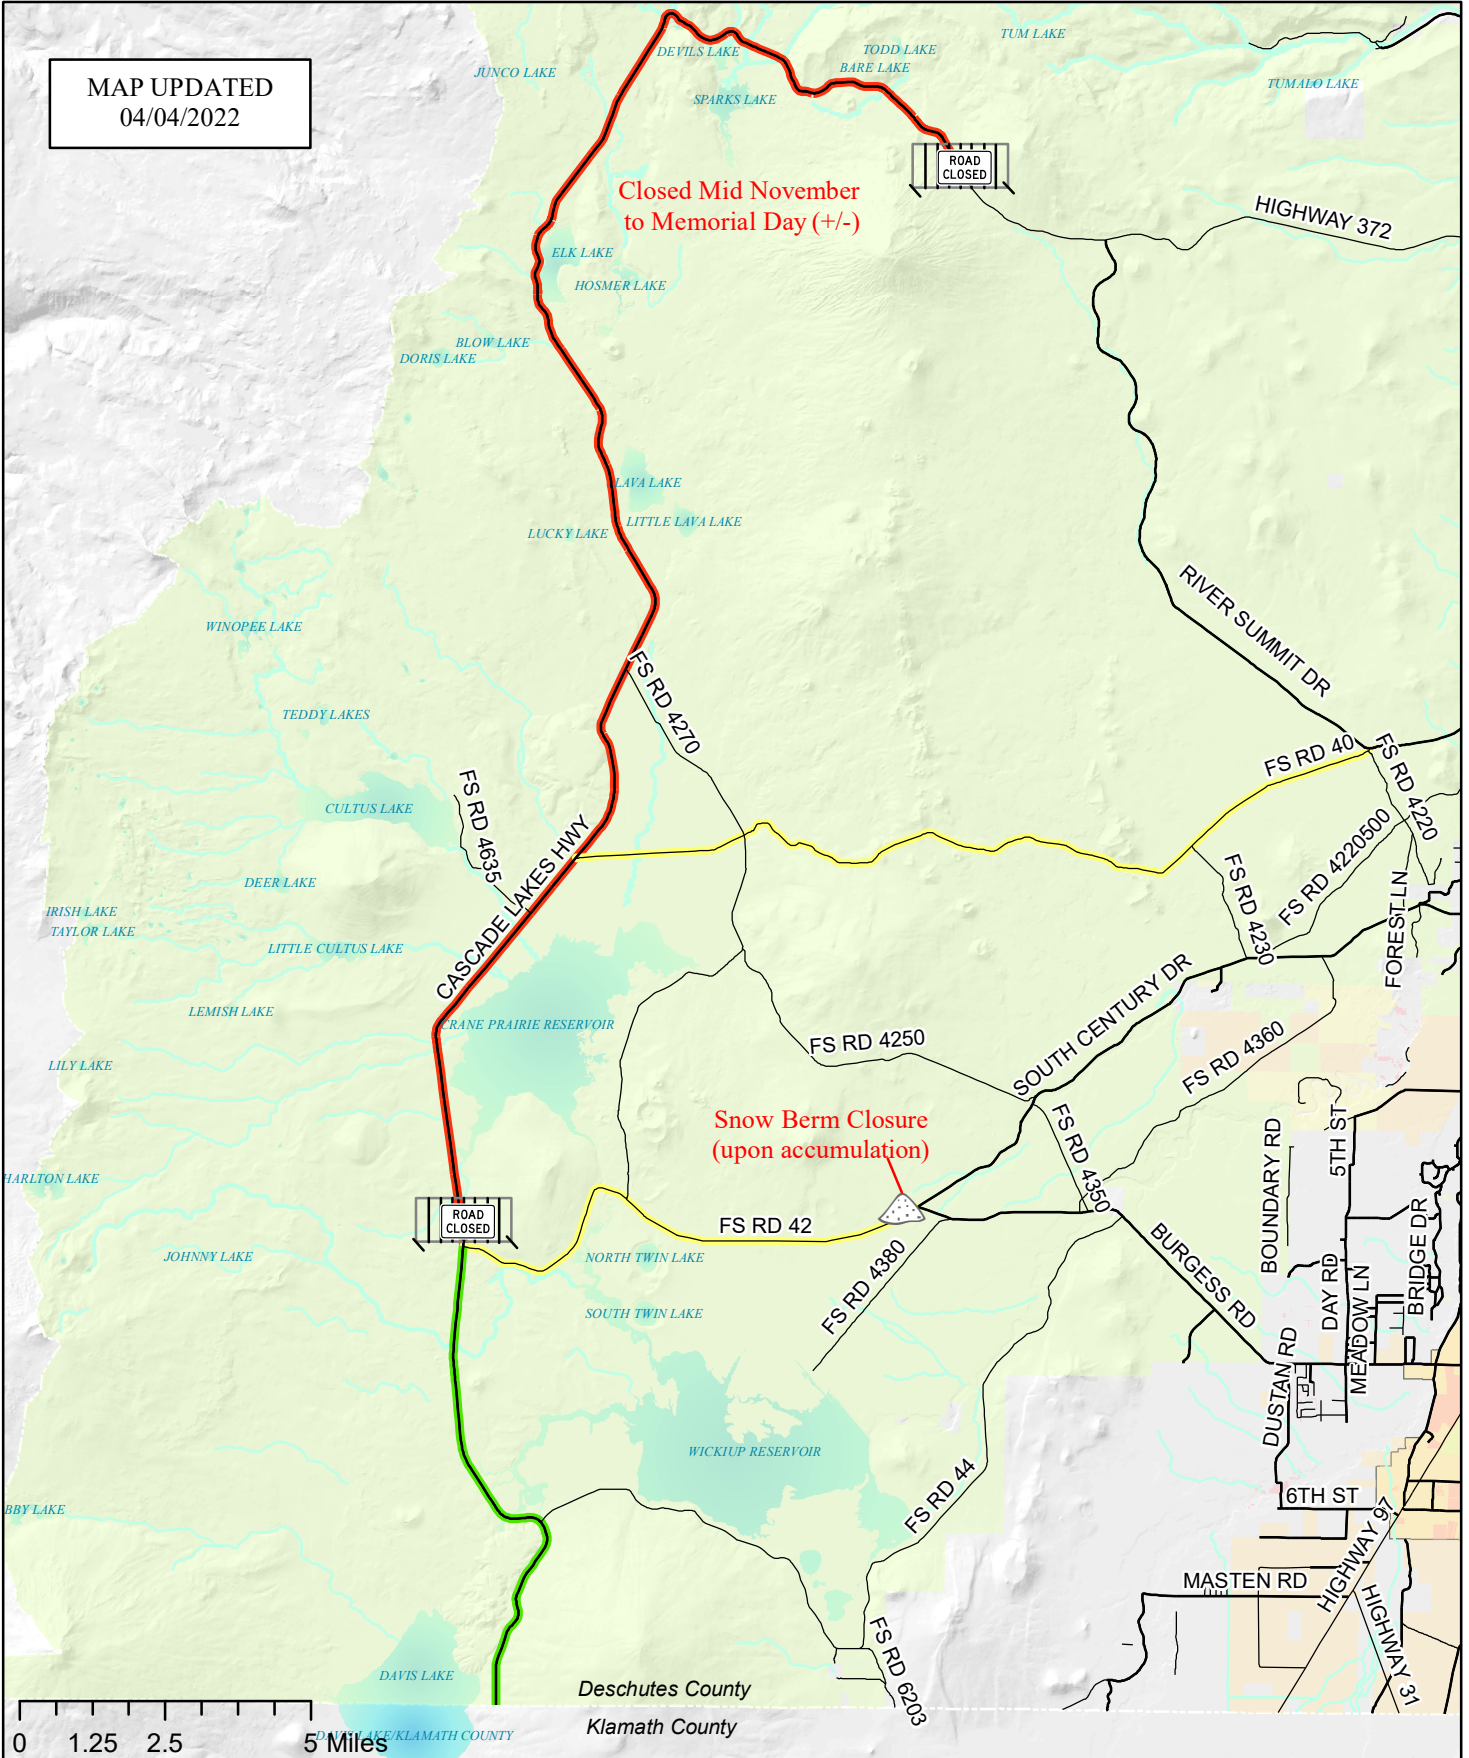

CASCADE LAKES HIGHWAY WINTER CLOSURE

MAP UPDATED
04/04/2022

	Road Centerlines		Open		USFS
	Closed		Stream		Lakes
	Not Maintained		River		

The information on this map was derived from the digital databases on the Deschutes County's G.I.S. Care was taken in the creation of this map, but it is provided "as is." Deschutes County cannot accept any responsibility for errors, omissions, or positional accuracy in the digital data or the underlying records. There are no warranties, express or implied, including the warranty of merchantability or fitness for a particular purpose, accompanying this product. However, notification of any errors will be appreciated.